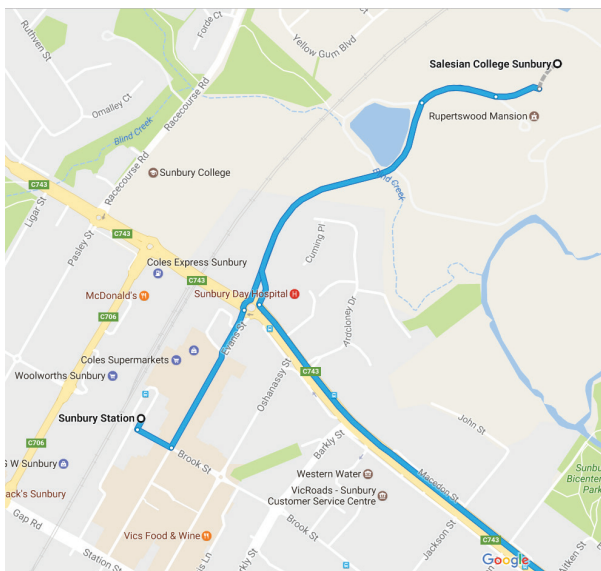

## Route 479 Diversion 7.45am

AM Service – Airport West to Sunbury

Each school morning will divert into school yard to drop off students

## Route 479 Diversion 15.45pm

PM Service – Sunbury to Airport West

Each school morning will divert into school yard to pick up students