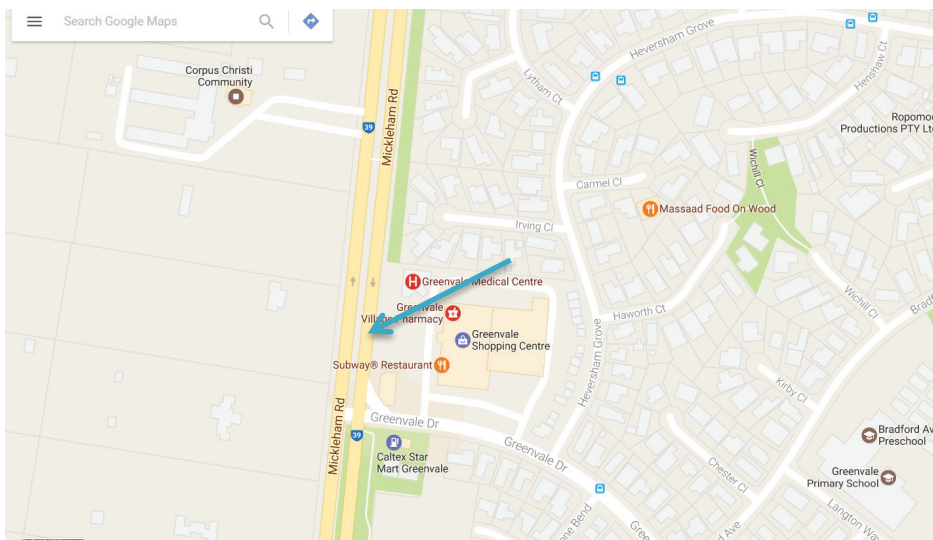

Map – School Service S5004

This bus will depart Aitken College and has only 2 stops.

One on the merging lane in Mickleham rd, Greenvale & then the Smart Bus stop near the intersection of Rylandes Drive & Mickleham rd, Gladstone Park