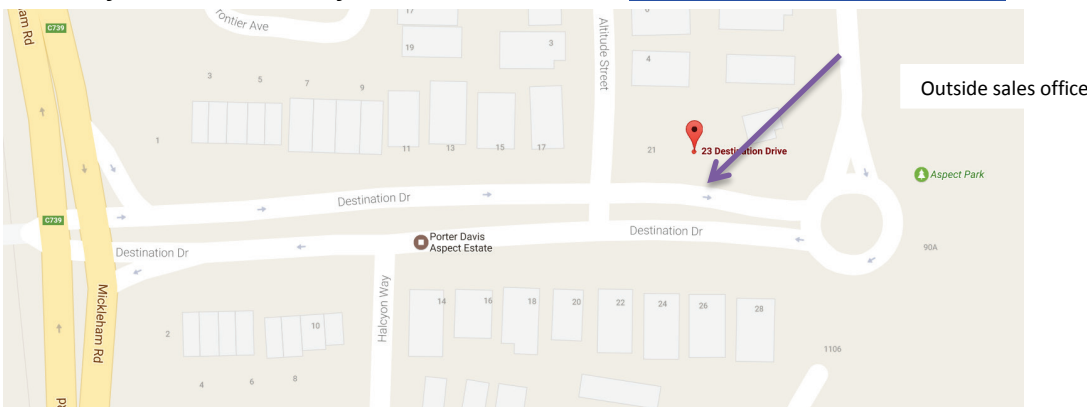

Notice to Students & Parents

Aspect Gardens to Greenvale School bus shuttle

January 2017

Dear Parents & Students,

Tullamarine Bus Lines have approval from Public Transport Victoria to include a school bus shuttle each school day commencing January 2017 from Destination Drive, Aspect Gardens to Greenvale Shops, Greenvale Drive.

Route information can be found on our website, www.tullamarinebus.com.au

We will pick up passengers connecting to school runs & route buses at Greenvale shops in Destination Drive at 7.30am.

The pm service will return students from Greenvale shops at 4.25pm.